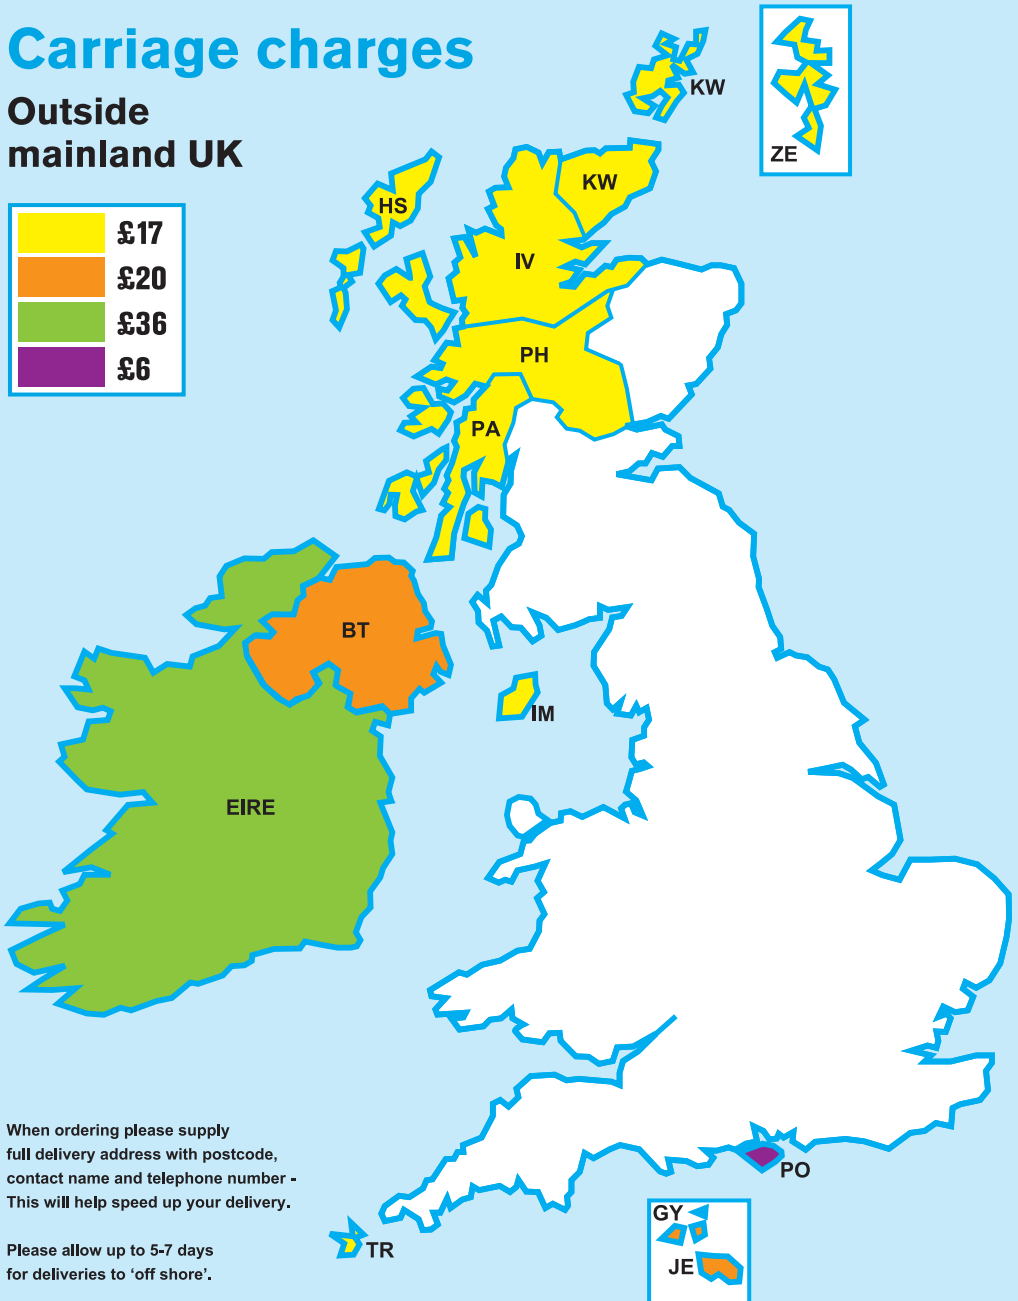

Carriage charges

Outside mainland UK

	£17
	£20
	£36
	£6

When ordering please supply full delivery address with postcode, contact name and telephone number - This will help speed up your delivery.

Please allow up to 5-7 days for deliveries to 'off shore'.